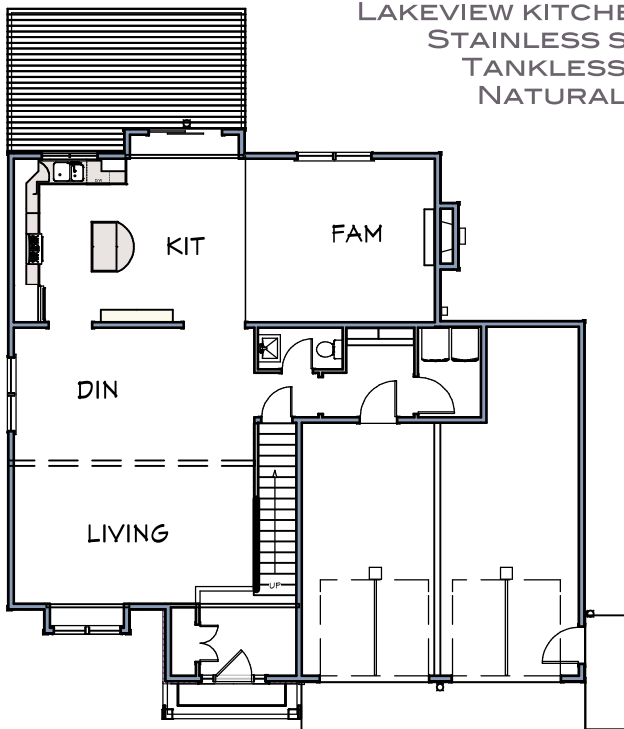

Milfording Preserve

1

TILE BATHROOMS, KITCHEN AND LAUNDRY
HARDWOOD IN DINING AND FOYER
LAKEVIEW KITCHEN WITH GRANITE TOPS
STAINLESS STEEL APPLIANCES
TANKLESS WATER HEATER
NATURAL GAS FURNACE

TIDAY PROPERTY
MANAGEMENT, LLC
Jason Tiday (717) 554-7814