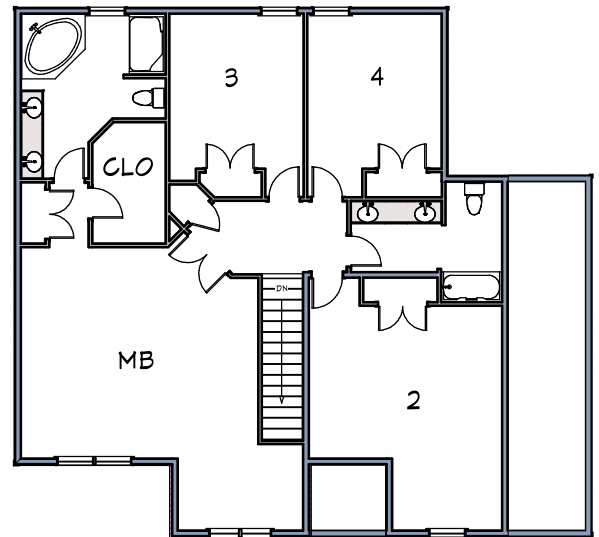

Milfording Preserve

1

TILE BATHROOMS, KITCHEN AND LAUNDRY
HARDWOOD IN DINING AND FOYER
LAKEVIEW KITCHEN WITH GRANITE TOPS
STAINLESS STEEL APPLIANCES
TANKLESS WATER HEATER
NATURAL GAS FURNACE

TIDAY PROPERTY
MANAGEMENT, LLC
Jason Tiday (717) 554-7814