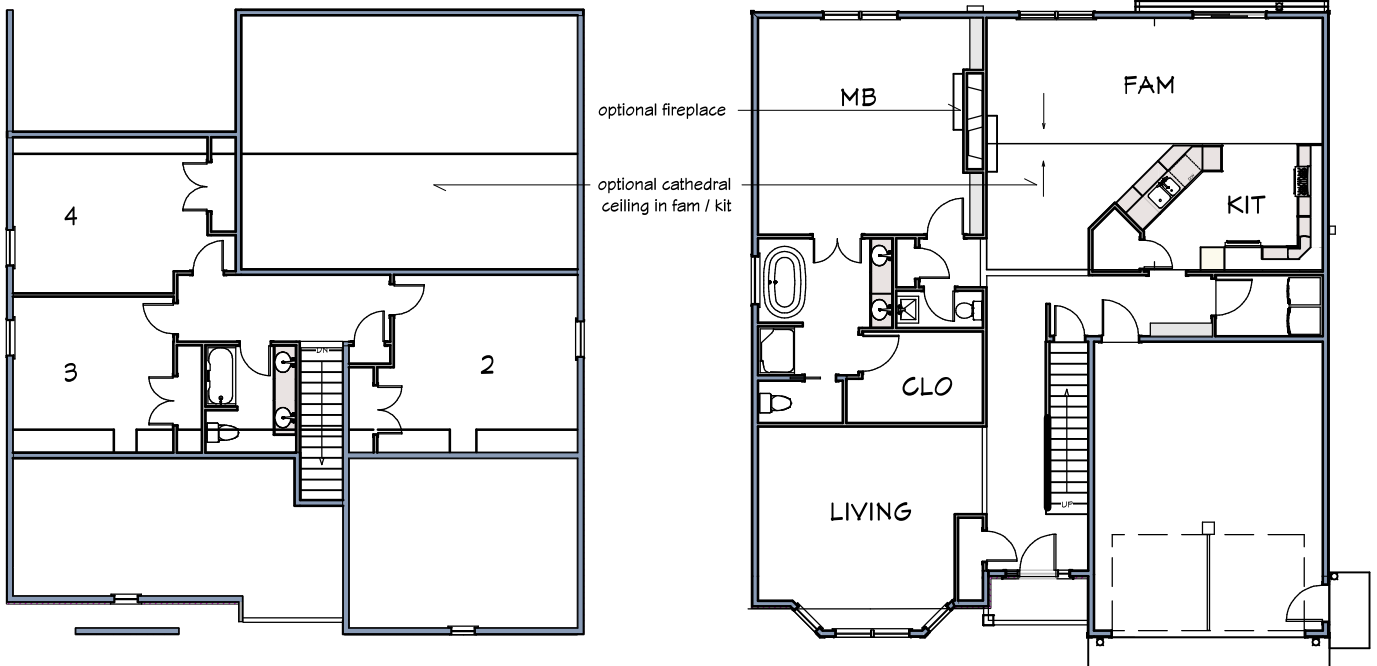

# Milfording Preserve

11

TILE BATHROOMS, KITCHEN AND LAUNDRY  
HARDWOOD IN DINING AND FOYER  
LAKEVIEW KITCHEN WITH GRANITE TOPS  
STAINLESS STEEL APPLIANCES  
TANKLESS WATER HEATER  
NATURAL GAS FURNACE