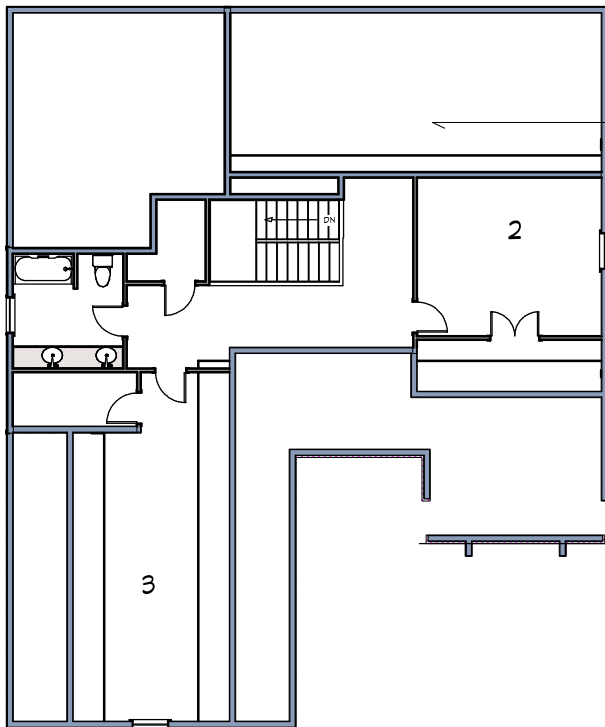

Milfording Preserve

III

TILE BATHROOMS, KITCHEN AND LAUNDRY
HARDWOOD IN DINING AND FOYER
LAKEVIEW KITCHEN WITH GRANITE TOPS
STAINLESS STEEL APPLIANCES
TANKLESS WATER HEATER
NATURAL GAS FURNACE

optional vaulted
ceiling in fam /din