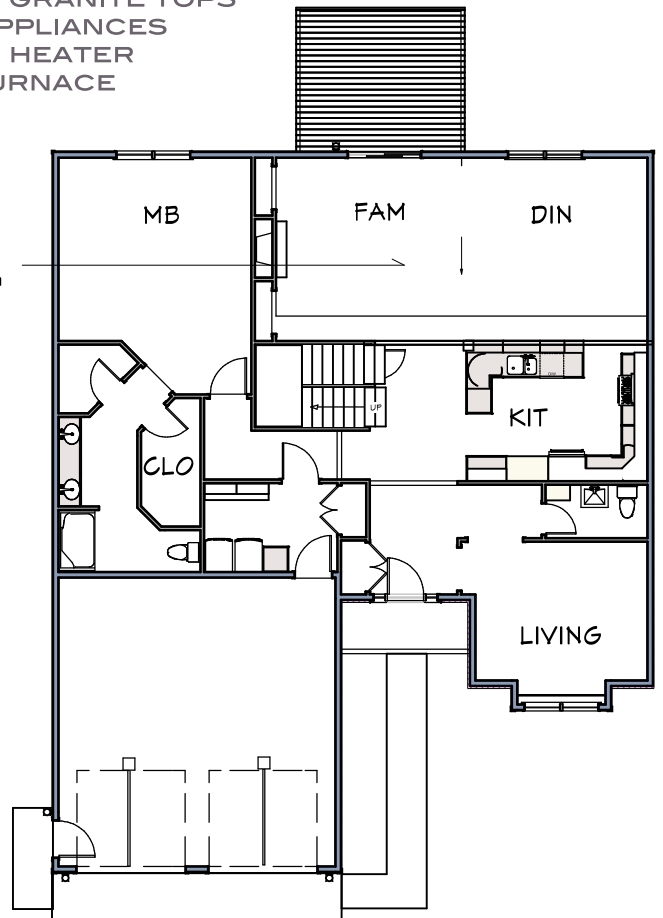

Milfording Preserve

III

TILE BATHROOMS, KITCHEN AND LAUNDRY
HARDWOOD IN DINING AND FOYER
LAKEVIEW KITCHEN WITH GRANITE TOPS
STAINLESS STEEL APPLIANCES
TANKLESS WATER HEATER
NATURAL GAS FURNACE

optional vaulted
ceiling in fam /din