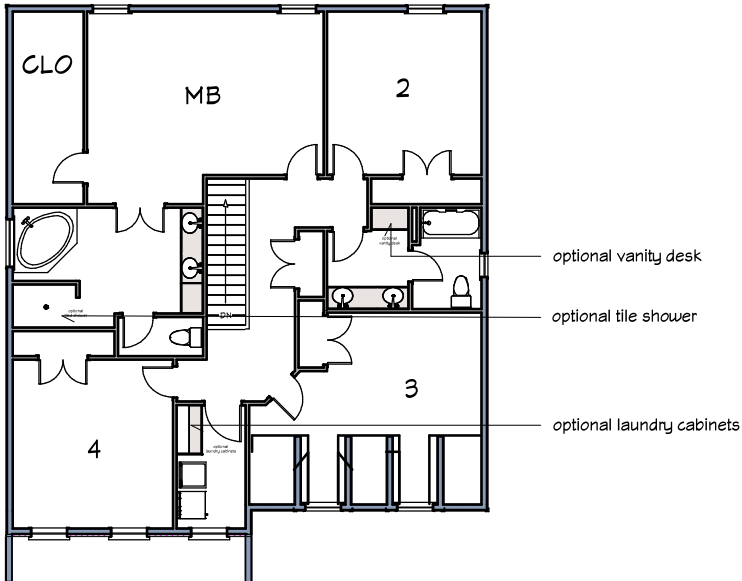

# Milfording Preserve

IV

TILE BATHROOMS, KITCHEN AND LAUNDRY  
HARDWOOD IN DINING AND FOYER  
LAKEVIEW KITCHEN WITH GRANITE TOPS  
STAINLESS STEEL APPLIANCES  
TANKLESS WATER HEATER  
NATURAL GAS FURNACE