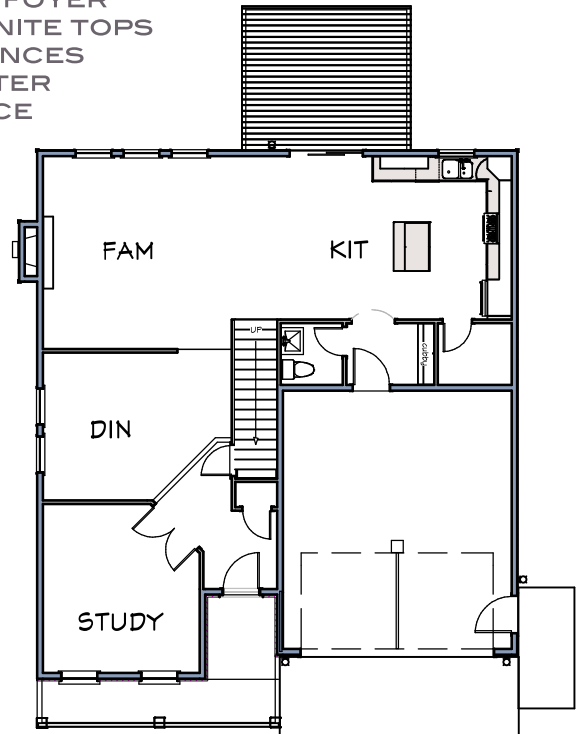

# Milfording Preserve

IV

TILE BATHROOMS, KITCHEN AND LAUNDRY  
HARDWOOD IN DINING AND FOYER  
LAKEVIEW KITCHEN WITH GRANITE TOPS  
STAINLESS STEEL APPLIANCES  
TANKLESS WATER HEATER  
NATURAL GAS FURNACE