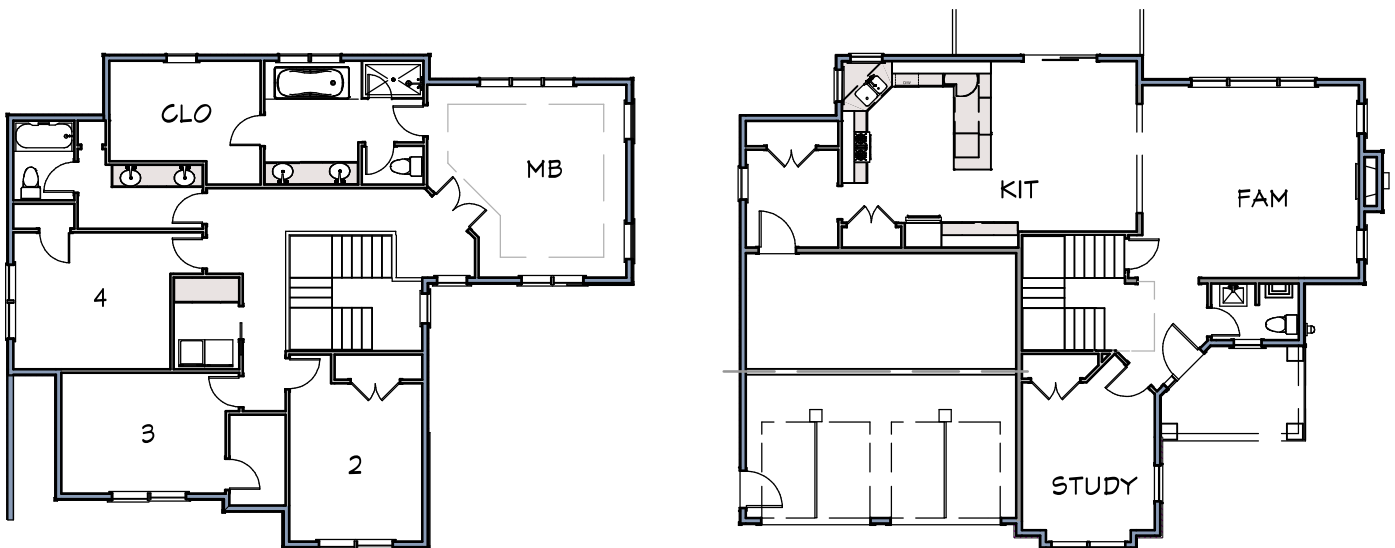

Milfording Preserve

Lot #50

TILE BATHROOMS, KITCHEN AND LAUNDRY
HARDWOOD IN DINING AND FOYER
LAKEVIEW KITCHEN WITH GRANITE TOPS
STAINLESS STEEL APPLIANCES
TANKLESS WATER HEATER
NATURAL GAS FURNACE

TIDAY PROPERTY
MANAGEMENT, LLC
Jason Tiday (717) 554-7814