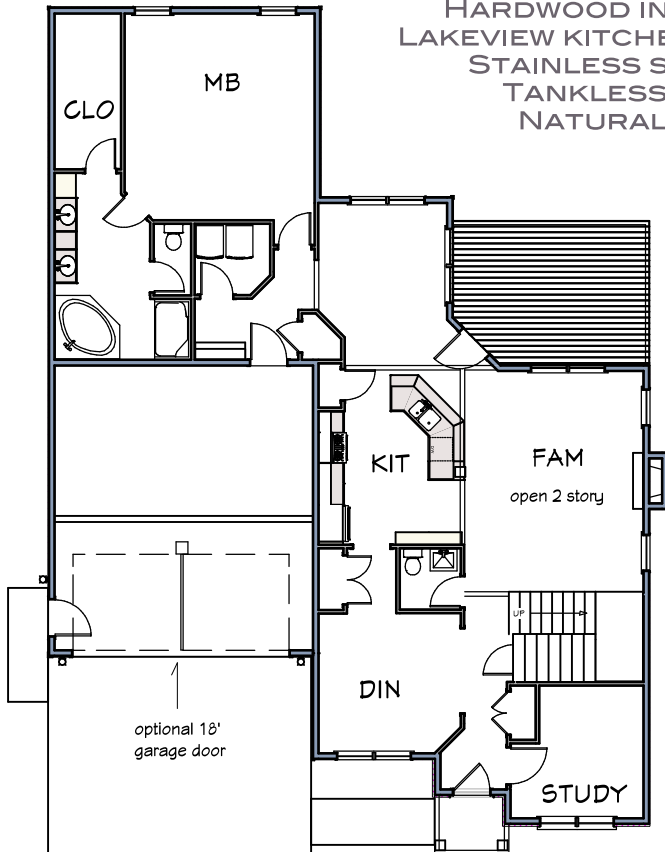

# Milfording Preserve

Y

TILE BATHROOMS, KITCHEN AND LAUNDRY  
HARDWOOD IN DINING AND FOYER  
LAKEVIEW KITCHEN WITH GRANITE TOPS  
STAINLESS STEEL APPLIANCES  
TANKLESS WATER HEATER  
NATURAL GAS FURNACE