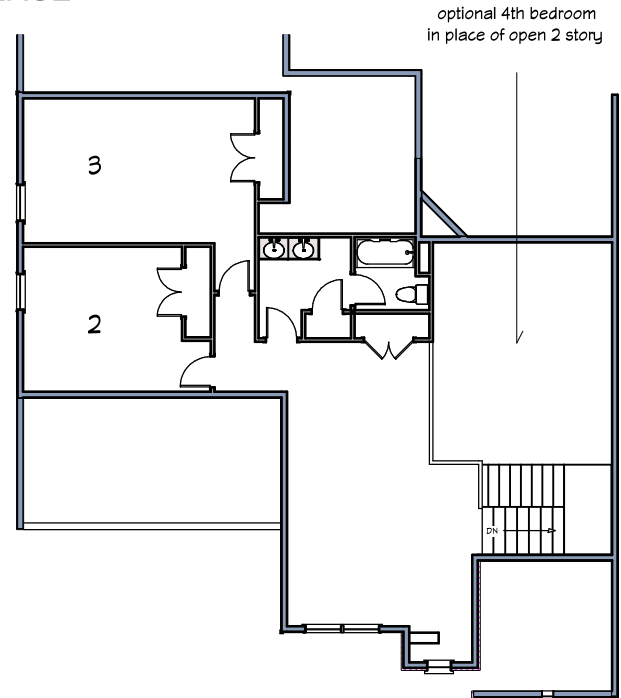

# Milfording Preserve

Y

TILE BATHROOMS, KITCHEN AND LAUNDRY  
HARDWOOD IN DINING AND FOYER  
LAKEVIEW KITCHEN WITH GRANITE TOPS  
STAINLESS STEEL APPLIANCES  
TANKLESS WATER HEATER  
NATURAL GAS FURNACE